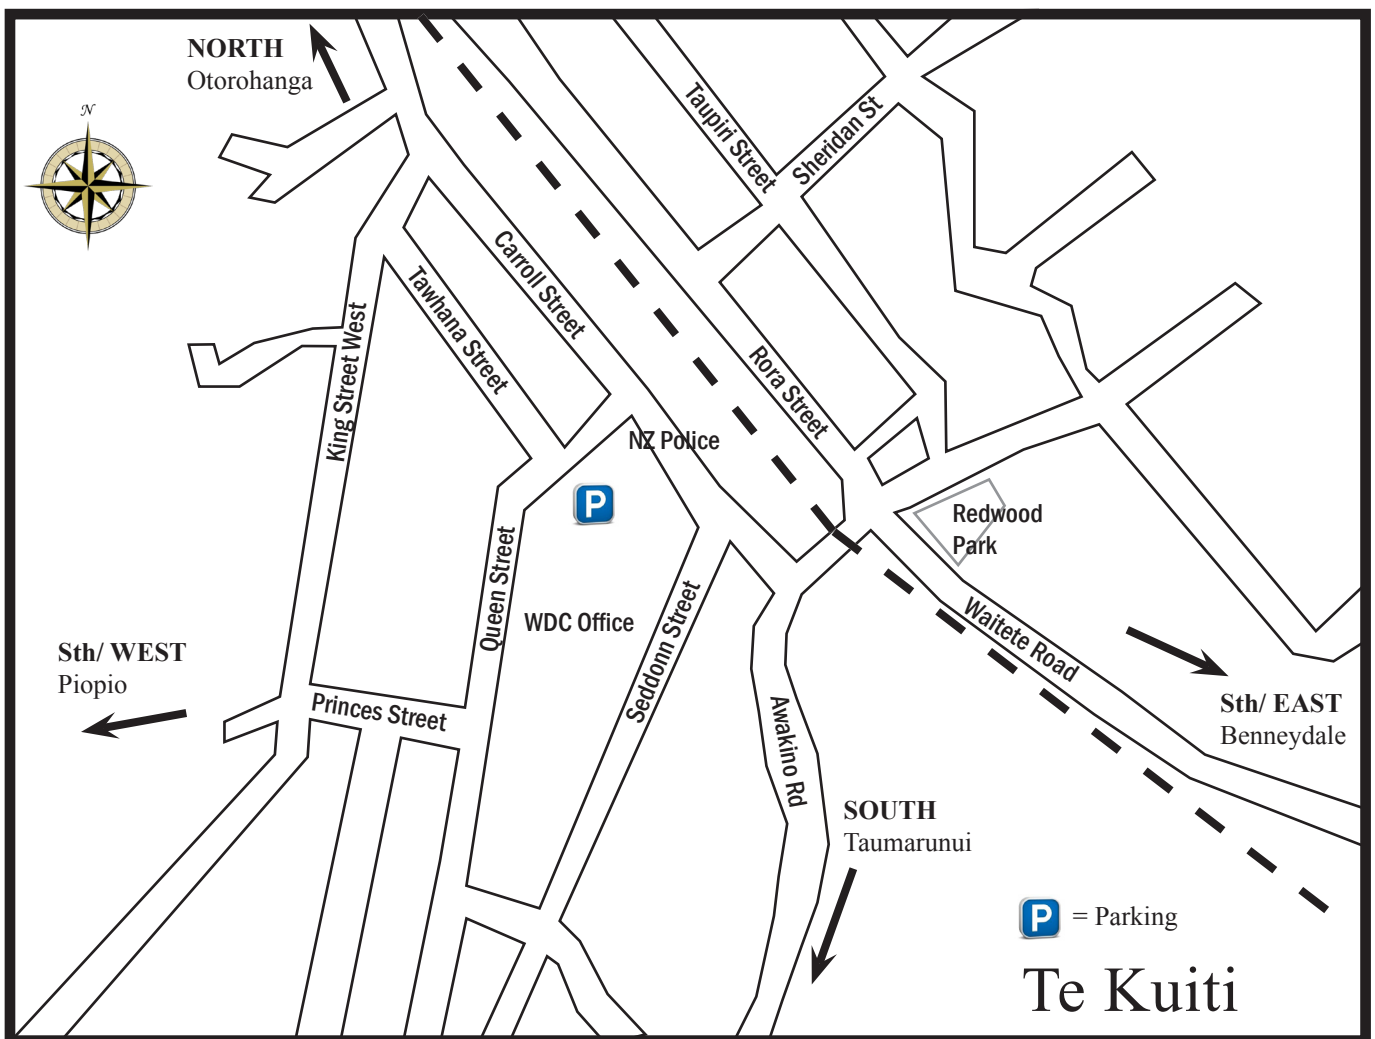

How to find us

Waitomo District Council Office

Is located at: Queen Street, Te Kuiti — phone 07 878 0800, free phone 0800 932 4357

Car parking

The visitor car park is located at the rear of the Council building along with an access ramp (to the Council Chambers/ first floor).