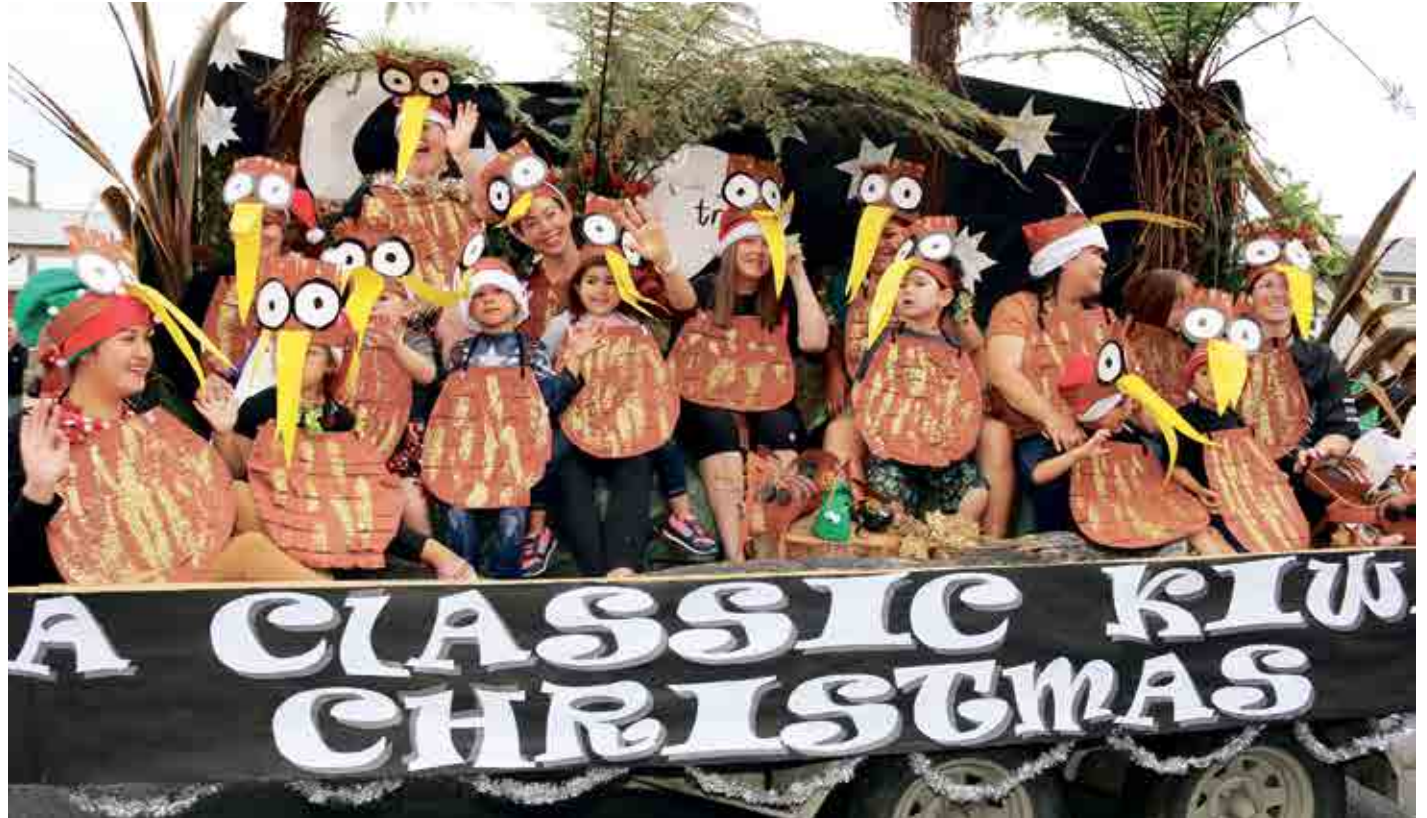

Waitomo kickstarts festivities

A HUGE crowd lined Rora St in Te Kuiti on Friday evening to kickstart Waitomo's festive season in grand style.

Thirty-two floats took part in the annual Waitomo District Christmas Parade featuring elves on bikes, sheep pulling a sleigh, Christmas kiwis and the man of the hour Santa Claus.

Schools, emergency services, community groups and businesses were among the creative float entries representing this year's theme 'A Classic Kiwi Christmas'.

Te Kuiti Primary School won the Ultimate Shield for their sheep-inspired Santa's sleigh float, followed by Creative Kids' Christmas Kiwis in second and Number Twelve's 12 Days of Christmas float in third.

Hosted by the Waitomo District Council, community development co-ordinator Donna Macdonald says: "The whole event was fabulous. The crowd, the floats, the atmosphere – everything.

"People were just buzzing from the word go.

At the end of the parade, which Mrs Macdonald estimates was attended by more than 3000 people, with many staying in town to enjoy a free sausage, listen to traditional Christmas carols and witness King Country Energy chief executive Rob Foster and Waitomo mayor Brian Hanna activate the